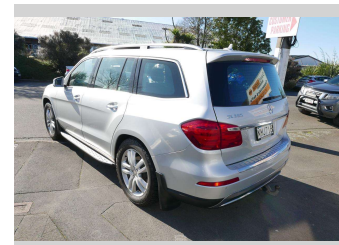

2014 Mercedes Benz GL 350

Purchase Price **\$29,999**

Includes GST, Registration & Licensing Note: A Clean Car fee/rebate does not apply to this vehicle

Finance may be available on this vehicle. Ask one of our friendly staff for more information.

Gain peace of mind with Mechanical Breakdown Insurance. **Ask us how.**

Top features

None Listed

Body Style
5 door, Station Wagon

Odometer
189,633 km

Engine
2987 cc

Fuel Type
Diesel

Transmission
Automatic