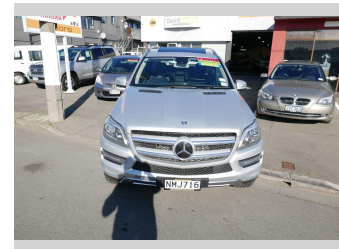

2014 Mercedes Benz GL 350

Purchase Price **\$29,999**

Includes GST, Registration & Licensing Note: A Clean Car fee/rebate does not apply to this vehicle

Finance may be available on this vehicle. Ask one of our friendly staff for more information.

Gain peace of mind with Mechanical Breakdown Insurance. **Ask us how.**

Top features

None Listed

Body Style
5 door, Station Wagon

Odometer
189,633 km

Engine
2987 cc

Fuel Type
Diesel

Transmission
Automatic

Wheels
-

VIN
WDC1668242A390911

Interior
-

Safety

Based on 2023 VSRR rating

Reg No.
NMJ716

Ext Colour
Silver

History
NZ New, 3 owners