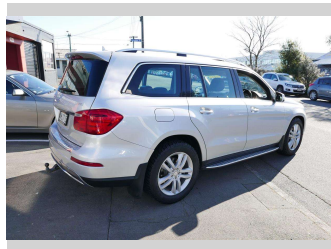

2014 Mercedes Benz GL 350

Purchase Price **\$29,999**

Includes GST, Registration & Licensing Note: A Clean Car fee/rebate does not apply to this vehicle

Finance may be available on this vehicle. Ask one of our friendly staff for more information.

Gain peace of mind with Mechanical Breakdown Insurance. **Ask us how.**

Top features

None Listed

Body Style
5 door, Station Wagon

Odometer
189,633 km

Engine
2987 cc

Fuel Type
Diesel

Transmission
Automatic