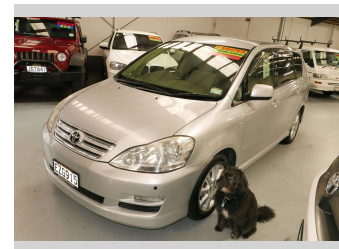

# 2003 Toyota Ipsum DISABILITY WAGON

**Purchase Price** **\$7,850**  
Includes GST, Registration & Licensing

Finance may be available on this vehicle. Ask one of our friendly staff for more information.

Body Style  
**5 door, Station Wagon**

Odometer  
**Odometer is inaccurate**

Engine  
**2362 cc, Internal Combustion**

Fuel Type  
**Petrol**

Transmission  
**Automatic, Front Wheel**

Wheels  
-

VIN  
**7A8H6330708035566**