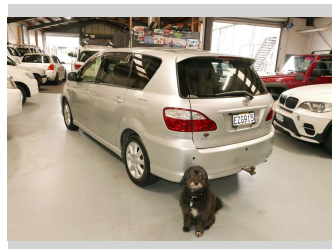

# 2003 Toyota Ipsum DISABILITY WAGON

**Purchase Price** **\$7,850**  
Includes GST, Registration & Licensing

Finance may be available on this vehicle. Ask one of our friendly staff for more information.

Body Style  
**5 door, Station Wagon**

Odometer  
**Odometer is inaccurate**

Engine  
**2362 cc, Internal Combustion**

Fuel Type  
**Petrol**

Transmission  
**Automatic, Front Wheel**

Wheels  
-

VIN  
**7A8H6330708035566**