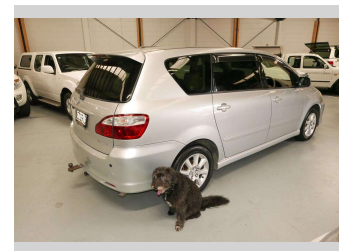

# 2003 Toyota Ipsum DISABILITY WAGON

**Purchase Price** **\$7,850**  
Includes GST, Registration & Licensing

Finance may be available on this vehicle. Ask one of our friendly staff for more information.

Body Style  
**5 door, Station Wagon**

Odometer  
**Odometer is inaccurate**

Engine  
**2362 cc, Internal Combustion**

Fuel Type  
**Petrol**

Transmission  
**Automatic, Front Wheel**

Wheels  
-

VIN  
**7A8H6330708035566**