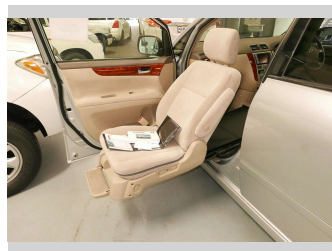

# 2003 Toyota Ipsum DISABILITY WAGON

**Purchase Price** **\$7,850**  
Includes GST, Registration & Licensing

Finance may be available on this vehicle. Ask one of our friendly staff for more information.

Body Style  
**5 door, Station Wagon**

Odometer  
**Odometer is inaccurate**

Engine  
**2362 cc, Internal Combustion**

Fuel Type  
**Petrol**

Transmission  
**Automatic, Front Wheel**

Wheels  
-

VIN  
**7A8H6330708035566**