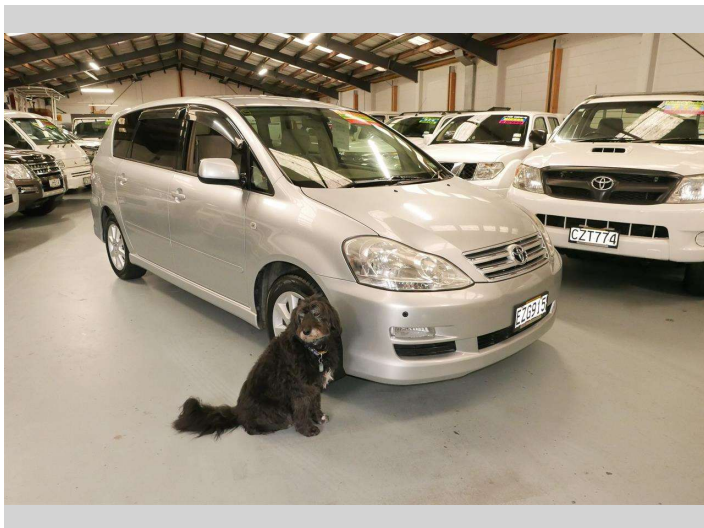

# 2003 Toyota Ipsum DISABILITY WAGON

**Purchase Price** **\$7,850**  
Includes GST, Registration & Licensing

Finance may be available on this vehicle. Ask one of our friendly staff for more information.

Body Style  
**5 door, Station Wagon**

Odometer  
**Odometer is inaccurate**

Engine  
**2362 cc, Internal Combustion**

Fuel Type  
**Petrol**

Transmission  
**Automatic, Front Wheel**

Wheels  
-

VIN  
**7A8H6330708035566**