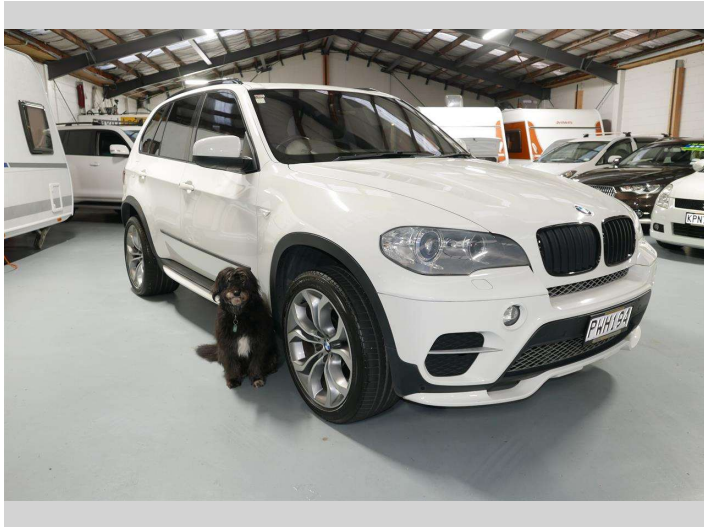

2012 BMW X5 Xdrive30d 7 Seater 8 Speed

Purchase Price **$25,999**
Includes GST, Registration & Licensing

Finance may be available on this vehicle. Ask one of our friendly staff for more information.

Gain peace of mind with Mechanical Breakdown Insurance. **Ask us how.**

Top features

- » 20" Alloys
- » 4WD/4x4
- » 7 Seater
- » 8 x Airbags
- » ABS Brakes
- » Air Conditioning
- » Automatic Tailgate
- » Bluetooth
- » BlueTooth
- » Car Alarm
- » CD(s)
- » Central Locking
- » Central Locking
- » Climate Control
- » Cruise Control
- » Electric Mirrors
- » Electric Mirrors
- » Electric Windows

Body Style
5 door, Station Wagon

Odometer
139,500 km

Engine
2993 cc, Internal Combustion

Fuel Type
Diesel

Transmission
Automatic, All Wheel Drive

Wheels
20"

VIN
WBAZW42070L792704

Interior
Black, Leather

Safety

Based on 2023 UCSR rating for 07-13 models

Reg No.
PWH194

Ext Colour
White

History
NZ New, 3 owners

Seats
7 seats, Leather

CO2 Emissions
★★★☆☆☆
227 grams/km

Energy Economy
★★☆☆☆☆

Annual fuel cost of $3,440
8.5L per 100km

Cost per year is an estimate based on diesel price of $2.00 per litre and an average distance of 14000 km includes Road User Charges. Emissions and Energy Economy figures standardised to 3P WLTP.

Stock ID: 8152