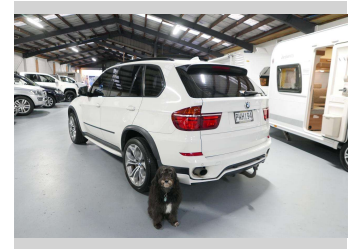

# 2012 BMW X5 Xdrive30d 7 Seater 8 Speed

Purchase Price **\$25,999**  
Includes GST, Registration & Licensing

Finance may be available on this vehicle. Ask one of our friendly staff for more information.

Body Style  
**5 door, Station Wagon**

Odometer  
**139,500 km**

Engine  
**2993 cc, Internal Combustion**

Fuel Type  
**Diesel**

Transmission  
**Automatic, All Wheel Drive**

Wheels  
**20"**

VIN  
**WBAZW42070L792704**