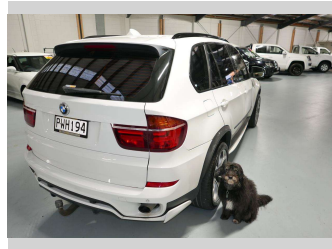

# 2012 BMW X5 Xdrive30d 7 Seater 8 Speed

Purchase Price **\$25,999**  
Includes GST, Registration & Licensing

Finance may be available on this vehicle. Ask one of our friendly staff for more information.