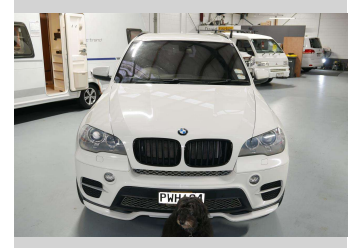

# 2012 BMW X5 Xdrive30d 7 Seater 8 Speed

Purchase Price **\$25,999**  
Includes GST, Registration & Licensing

Finance may be available on this vehicle. Ask one of our friendly staff for more information.

Body Style  
**5 door, Station Wagon**

Odometer  
**139,500 km**

Engine  
**2993 cc, Internal Combustion**

Fuel Type  
**Diesel**

Transmission  
**Automatic, All Wheel Drive**

Wheels  
**20"**

VIN  
**WBAZW42070L792704**