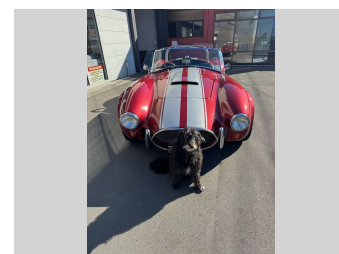

2009 Shelby Cobra Replica

Purchase Price **\$74,999**
Includes GST, Registration & Licensing

Finance may be available on this vehicle. Ask one of our friendly staff for more information.

Gain peace of mind with Mechanical Breakdown Insurance. **Ask us how.**

Top features
None Listed

Body Style
Sports

Odometer
18,094 mi

Engine
3500 cc, Internal Combustion

Fuel Type
Petrol

Transmission
5-Speed Manual, Rear Wheel

Wheels
-

VIN
7A85P000708330341

Interior
-

Safety
-

Reg No.
GFF633

Ext Colour
Red

History
NZ New, 6 owners

Seats
2 seats

CO2 Emissions
☆☆☆☆☆☆

Energy Economy
☆☆☆☆☆☆