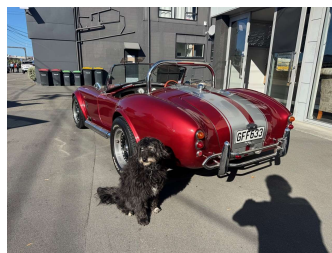

2009 Shelby Cobra Replica

Purchase Price **\$74,999**
Includes GST, Registration & Licensing

Finance may be available on this vehicle. Ask one of our friendly staff for more information.

Gain peace of mind with Mechanical Breakdown Insurance. **Ask us how.**

Top features
None Listed

Body Style
Sports

Odometer
18,094 mi

Engine
3500 cc, Internal Combustion

Fuel Type
Petrol

Transmission
5-Speed Manual, Rear Wheel

Wheels
-

VIN
7A85P000708330341

Interior
-

Safety
-

Reg No.
GFF633

Ext Colour
Red

History
NZ New, 6 owners

Seats
2 seats

CO2 Emissions
☆☆☆☆☆☆

Energy Economy
☆☆☆☆☆☆