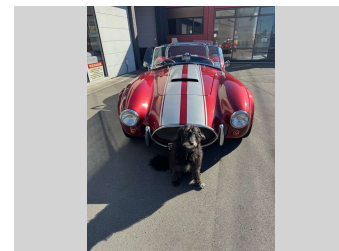

2009 Shelby Cobra Replica

Purchase Price **\$74,999**
Includes GST, Registration & Licensing

Finance may be available on this vehicle. Ask one of our friendly staff for more information.

Gain peace of mind with Mechanical Breakdown Insurance. **Ask us how.**

Top features
None Listed

Body Style
Sports

Odometer
18,094 mi

Engine
3500 cc, Internal Combustion

Fuel Type
Petrol

Transmission
5-Speed Manual, Rear Wheel

Wheels
-

VIN
7A85P000708330341

Interior
-

Safety
-

Reg No.
GFF633

Ext Colour
Red

History
NZ New, 6 owners

Seats
2 seats

CO2 Emissions
☆☆☆☆☆☆

Energy Economy
☆☆☆☆☆☆