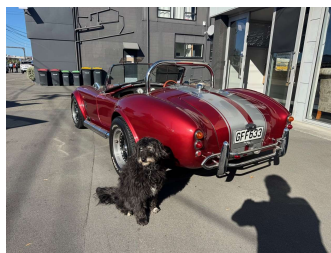

2009 Shelby Cobra Replica

Purchase Price **\$74,999**
Includes GST, Registration & Licensing

Finance may be available on this vehicle. Ask one of our friendly staff for more information.

Gain peace of mind with Mechanical Breakdown Insurance. **Ask us how.**

Top features
None Listed

Body Style
Sports

Odometer
18,094 mi

Engine
3500 cc, Internal Combustion

Fuel Type
Petrol

Transmission
5-Speed Manual, Rear Wheel

Wheels
-

VIN
7A85P000708330341

Interior
-

Safety
-

Reg No.
GFF633

Ext Colour
Red

History
NZ New, 6 owners

Seats
2 seats

CO2 Emissions
☆☆☆☆☆☆

Energy Economy
☆☆☆☆☆☆