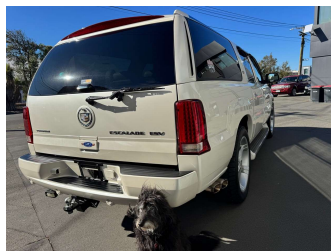

# 2006 Cadillac Escalade Platnuim ESV

**Purchase Price** **\$39,999**  
Includes GST, Registration & Licensing

Finance may be available on this vehicle. Ask one of our friendly staff for more information.

Gain peace of mind with Mechanical Breakdown Insurance. **Ask us how.**

**Top features**

- » 22" Alloys

**Body Style**  
5 door, SUV / 4x4

**Odometer**  
75,244 km

**Engine**  
6000 cc, Internal Combustion

**Fuel Type**  
Petrol

**Transmission**  
Automatic, All Wheel Drive

**Wheels**  
22"

**VIN**  
3GYFK66N76G219207

**Interior**  
Beige, Leather

**Safety**  
-

**Reg No.**  
-

**Ext Colour**  
White