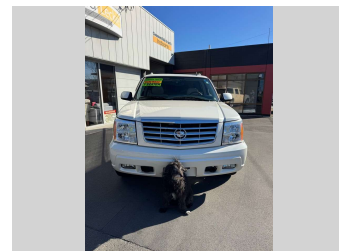

# 2006 Cadillac Escalade Platnuim ESV

**Purchase Price** **\$39,999**  
Includes GST, Registration & Licensing

Finance may be available on this vehicle. Ask one of our friendly staff for more information.

Gain peace of mind with Mechanical Breakdown Insurance. **Ask us how.**

**Top features**

- » 22" Alloys

**Body Style**  
5 door, SUV / 4x4

**Odometer**  
75,244 km

**Engine**  
6000 cc, Internal Combustion

**Fuel Type**  
Petrol

**Transmission**  
Automatic, All Wheel Drive

**Wheels**  
22"

**VIN**  
3GYFK66N76G219207

**Interior**  
Beige, Leather

**Safety**  
-

**Reg No.**  
-

**Ext Colour**  
White