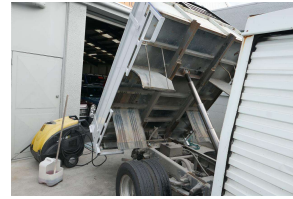

2004 Mitsubishi Canter Tipper Deck FE112C4

VEHICLE INFORMATION

Cash Price

Includes GST,
Registration &
Licensing

\$22,999

Finance may be
available on this
vehicle.
Ask one of our
friendly staff for
more information.

MARAC

David Leckie
**Commercials & 4x4's
Indoors**

Gain peace of mind
with Mechanical
Breakdown Insurance.
Ask us how.

Body

2 door, Truck

Odometer

262,094 km

Engine