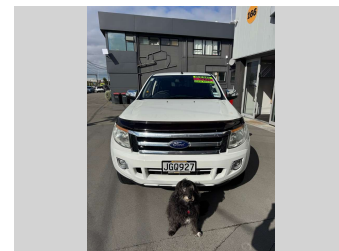

2015 Ford Ranger TD XLT DC W/S 3.2D/6

Purchase Price **\$17,999**
Includes GST, Registration & Licensing

Finance may be available on this vehicle. Ask one of our friendly staff for more information.

Gain peace of mind with Mechanical Breakdown Insurance. **Ask us how.**

Top features
None Listed

Body Style
4 door, Ute

Odometer
317,035 km

Engine
3199 cc, Internal Combustion

Fuel Type
Diesel

Transmission
Manual, Rear Wheel

Wheels
-

VIN
MNAUMFF50FW426680

Interior
-

Safety
-

Reg No.
JGQ927

Ext Colour
White

History
NZ New, 1 owner

Seats
5 seats

CO2 Emissions
-

Energy Economy
-