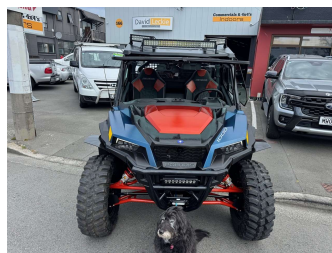

2022 Polaris General XP 1000 Side by Side Off Road

Purchase Price **\$31,999**
Includes GST, Registration & Licensing

Finance may be available on this vehicle. Ask one of our friendly staff for more information.

Gain peace of mind with Mechanical Breakdown Insurance. **Ask us how.**

Top features
None Listed

Body Style	Motorbike - Quad	Reg No.	-
Odometer	40 hr	Ext Colour	-
Engine	1000 cc, Twin	History	-
Fuel Type	Petrol	Seats	N/A
Transmission	AUTO, 4WD	CO2 Emissions	N/A
Wheels	-	Energy Economy	N/A
VIN	1824420 458		
Interior	N/A		
Safety	N/A		
		Stock ID: 8487	