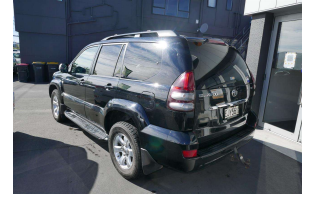

2008 Toyota Landcruiser Prado 3.0D T VX 5A

VEHICLE INFORMATION

Cash Price

Includes GST,
Registration &
Licensing

\$19,999

Finance may be
available on this
vehicle.
Ask one of our
friendly staff for
more information.

MARAC

David Leckie
**Commercials & 4x4's
Indoors**

Gain peace of mind
with Mechanical
Breakdown Insurance.
Ask us how.

Body

5 door, Station Wagon

Odometer

310,000 km

Engine

2982 cc

Fuel Type

Diesel

Transmission

Automatic

Wheels

-

VIN