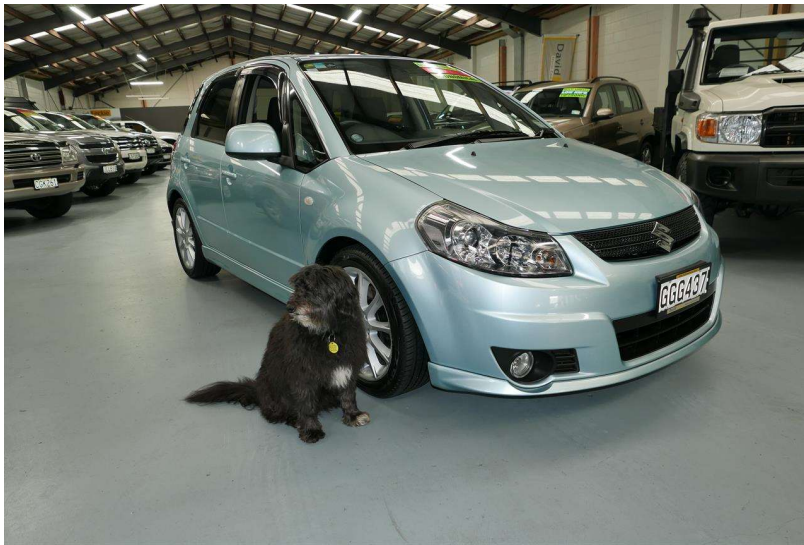

2006 Suzuki Sx4 2wd

VEHICLE INFORMATION

Cash Price

Includes GST,
Registration &
Licensing

\$7,999

Finance may be
available on this
vehicle.

Ask one of our
friendly staff for
more information.

MARAC

David Leckie
**Commercials & 4x4's
Indoors**

Gain peace of mind
with Mechanical
Breakdown Insurance.
Ask us how.

Body

5 door, Hatchback

Odometer

116,500 km

Engine

1990 cc, Internal Combustion

Fuel Type

Petrol

Transmission

Automatic, Front Wheel

Wheels

17"

VIN

7AT0GKG7X11100679