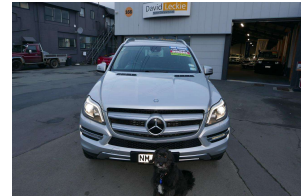

2014 Mercedes Benz GL 350

VEHICLE INFORMATION

Cash Price

Includes GST,
Registration &
Licensing

\$49,999

Finance may be
available on this
vehicle.
Ask one of our
friendly staff for
more information.

David Leckie
Commercials & 4x4's
Indoors

Gain peace of mind
with Mechanical
Breakdown Insurance.
Ask us how.

Body

5 door, Station Wagon

Odometer

179,738 km

Engine

2987 cc

Fuel Type

Diesel

Transmission

Automatic, 4WD

Wheels

20"

VIN

WDC1668242A390911

Reg No.

NMJ716

Ext Colour

Silver

History

NZ New, 3 owners

Seats

7 seats, Leather

Interior